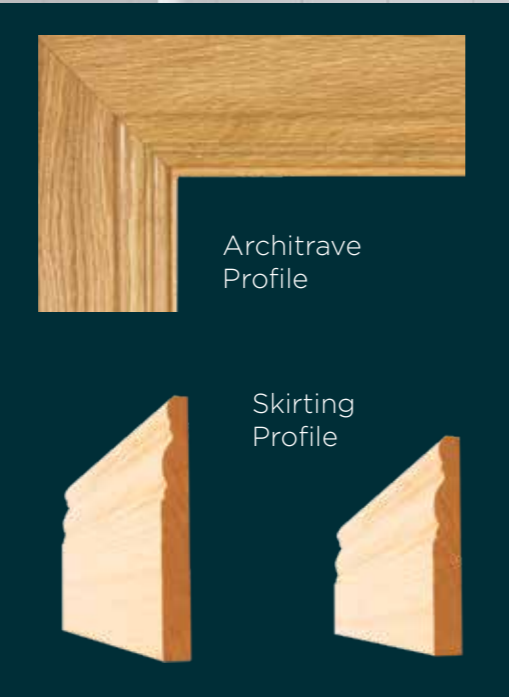

PRODUCT	CODE	DESCRIPTION
OGEE ARCHITRAVE	OAKARCH OAKARCH3	4" Oak 3" Oak
OGEE SKIRTING	OAKSKTG OAKSKTG5	6" Oak 5" Oak

PRE-FINISHED CONTEMPORARY

Our Contemporary style Architrave & Skirting combines contemporary design with classic styling.

The ideal finishing touch to complement our shaker doors.

PRODUCT	CODE	DESCRIPTION
CONTEMPORARY ARCHITRAVE	OAKARCON	4" Oak
CONTEMPORARY SKIRTING	OAKSKCON	6" Oak

PRE-FINISHED CHAMFERED

The Chamfered profile is the latest trend in Architrave & Skirting.

Ideal for contemporary projects, it adds a unique style to any home.

PRODUCT	CODE	DESCRIPTION
CHAMFERED ARCHITRAVE	OAKARCHF	4" Oak
CHAMFERED SKIRTING	OAKSKTCHF	6" Oak

Architrave Profile

Skirting Profile

Architrave Profile

Skirting Profile

Architrave Profile

Skirting Profile

Timber for the Finishing Touch...

OUR COMMITMENT IS TO INNOVATION WITH **NEW ON-TREND RANGES** THAT HIT THE MARK FOR CONSUMERS AND **DRIVE REVENUE** FOR OUR CUSTOMERS. WE ARE A PROUD **TRADE ONLY SUPPLIER** FOR MORE THAN 40 YEARS WITH A TRADE ONLY WEBSHOP, MAKING IT EVEN EASIER TO WORK TOGETHER. **REVIEW FULL RANGE AT WWW.BGHOME.IE**.