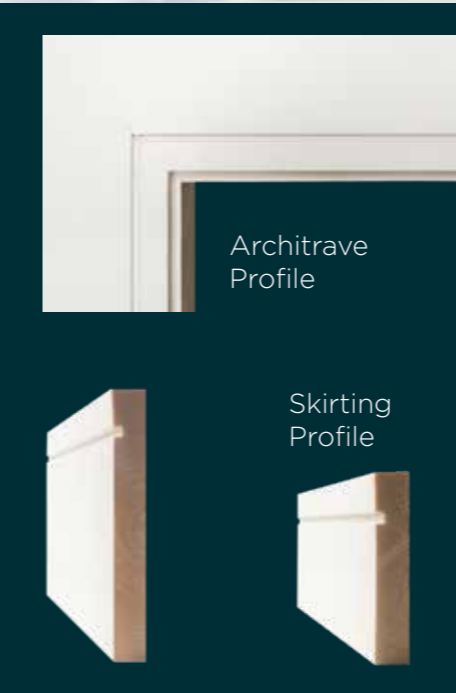

PRIMED OGEE

Made from engineered solid wood, our versatile primed ogee style architrave & skirting complements any door style or finish.

Choose your own colour scheme and create a unique identity for your home.

PRODUCT	CODE	DESCRIPTION
OGEE ARCHITRAVE	PRMARCH	4" Primed
OGEE SKIRTING	PRMSKTG	6" Primed

PRIMED CONTEMPORARY

Made from engineered solid wood.

Our Contemporary style Primed Architrave & Skirting combines contemporary design with classic styling.

The ideal finish to compliment shaker doors.

PRODUCT	CODE	DESCRIPTION
CONTEMPORARY ARCHITRAVE	PRMARCON	4" Primed
CONTEMPORARY SKIRTING	PRMSKTCON	6" Primed

PRIMED CHAMFERED

Made from engineered solid wood.

The versatility of a primed white finish combined with the latest trend in Chamfered profiles makes this Architrave & Skirting a popular choice.

Ideal for contemporary projects.

PRODUCT	CODE	DESCRIPTION
CHAMFERED ARCHITRAVE	PRMARCHF	4" Primed
CHAMFERED SKIRTING	PRMSKTCHF	6" Primed