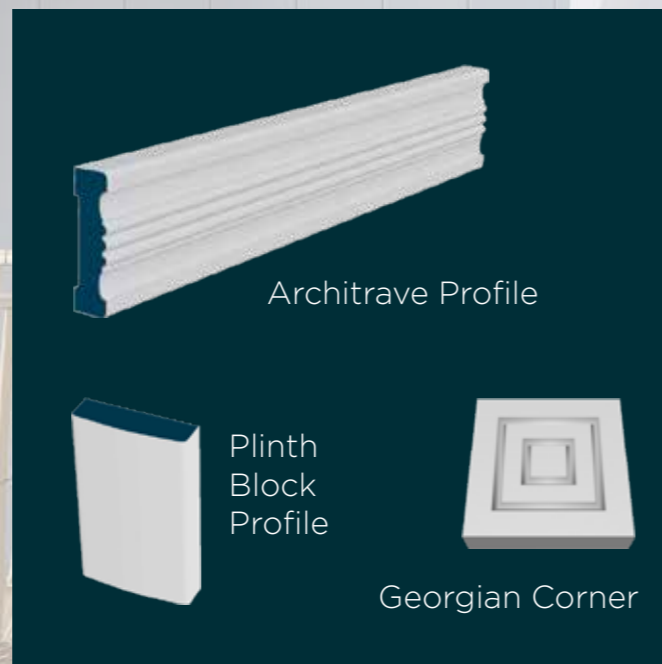

PINE NEWELS

PINE NEWEL BASES

PINE NEWELS

PINE SPINDLES

GEORGIAN
ARCHITRAVE,
CORNER BLOCKS
& EDWARDIAN
SKIRTING DETAILS

CODE	DESCRIPTION
PRMARGN	PRIMED GEORGIAN ARCH 89X19X2.25 (5PCS) WITH PLINTHS
PRMBLK106	PRIMED GEORGIAN CORNER BLOCKS 30X106MM (4 PCS)
PRMSKTD	PRIMED EDWARDIAN SKIRTING 25X169X3.6(5PCS)