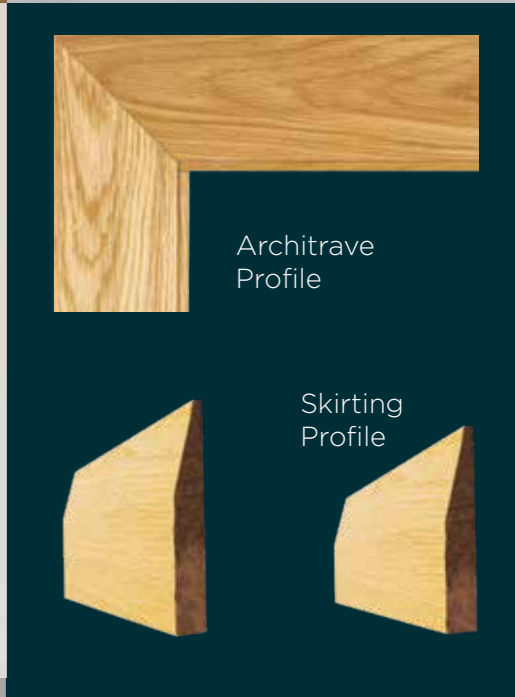

PRODUCT	CODE	DESCRIPTION
OGEE ARCHITRAVE	OAKARCH OAKARCH3	4" Oak 3" Oak
OGEE SKIRTING	OAKSKTG OAKSKTG5	6" Oak 5" Oak

PRE-FINISHED CONTEMPORARY

Our Contemporary style Architrave & Skirting combines contemporary design with classic styling.

The ideal finishing touch to complement our shaker doors.

PRODUCT	CODE	DESCRIPTION
CONTEMPORARY ARCHITRAVE	OAKARCON	4" Oak
CONTEMPORARY SKIRTING	OAKSKCON	6" Oak

PRE-FINISHED CHAMFERED

The Chamfered profile is the latest trend in Architrave & Skirting.

Ideal for contemporary projects, it adds a unique style to any home.

PRODUCT	CODE	DESCRIPTION
CHAMFERED ARCHITRAVE	OAKARCHF	4" Oak
CHAMFERED SKIRTING	OAKSKTCHF	6" Oak

Architrave Profile

Skirting Profile

Architrave Profile

Skirting Profile

Architrave Profile

Skirting Profile

Timber for the Finishing Touch...

OUR COMMITMENT IS TO INNOVATION WITH **NEW ON-TREND RANGES** THAT HIT THE MARK FOR CONSUMERS AND **DRIVE REVENUE** FOR OUR CUSTOMERS. WE ARE A PROUD **TRADE ONLY SUPPLIER** FOR MORE THAN 40 YEARS WITH A TRADE ONLY WEBSHOP, MAKING IT EVEN EASIER TO WORK TOGETHER. **REVIEW FULL RANGE AT WWW.BGHOME.IE**.