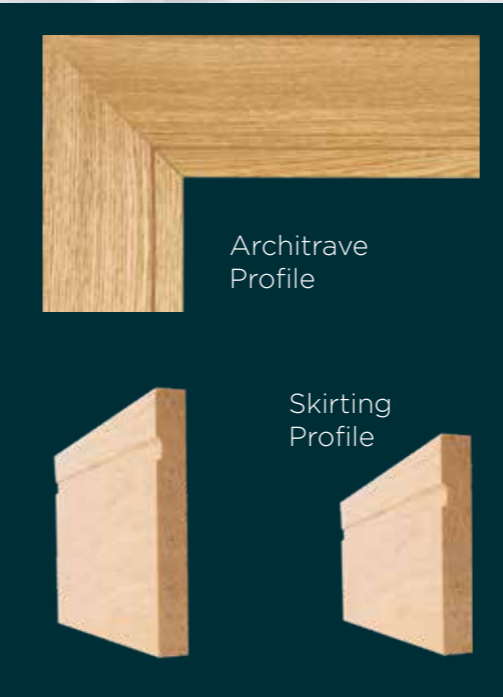

PRODUCT	CODE	DESCRIPTION
OGEE ARCHITRAVE	OAKARCH OAKARCH3	4" Oak 3" Oak
OGEE SKIRTING	OAKSKTG OAKSKTG5	6" Oak 5" Oak

PRE-FINISHED CONTEMPORARY

Our Contemporary style Architrave & Skirting combines contemporary design with classic styling.

The ideal finishing touch to complement our shaker doors.

PRODUCT	CODE	DESCRIPTION
CONTEMPORARY ARCHITRAVE	OAKARCON	4" Oak
CONTEMPORARY SKIRTING	OAKSKCON	6" Oak

PRE-FINISHED CHAMFERED

The Chamfered profile is the latest trend in Architrave & Skirting.

Ideal for contemporary projects, it adds a unique style to any home.

PRODUCT	CODE	DESCRIPTION
CHAMFERED ARCHITRAVE	OAKARCHF	4" Oak
CHAMFERED SKIRTING	OAKSKTCHF	6" Oak

Architrave Profile

Skirting Profile

Architrave Profile

Skirting Profile

Architrave Profile

Skirting Profile

Timber for the Finishing Touch...

OUR COMMITMENT IS TO INNOVATION WITH **NEW ON-TREND RANGES** THAT HIT THE MARK FOR CONSUMERS AND **DRIVE REVENUE** FOR OUR CUSTOMERS. WE ARE A PROUD **TRADE ONLY SUPPLIER** FOR MORE THAN 40 YEARS WITH A TRADE ONLY WEBSHOP, MAKING IT EVEN EASIER TO WORK TOGETHER. **REVIEW FULL RANGE AT WWW.BGHOME.IE**.